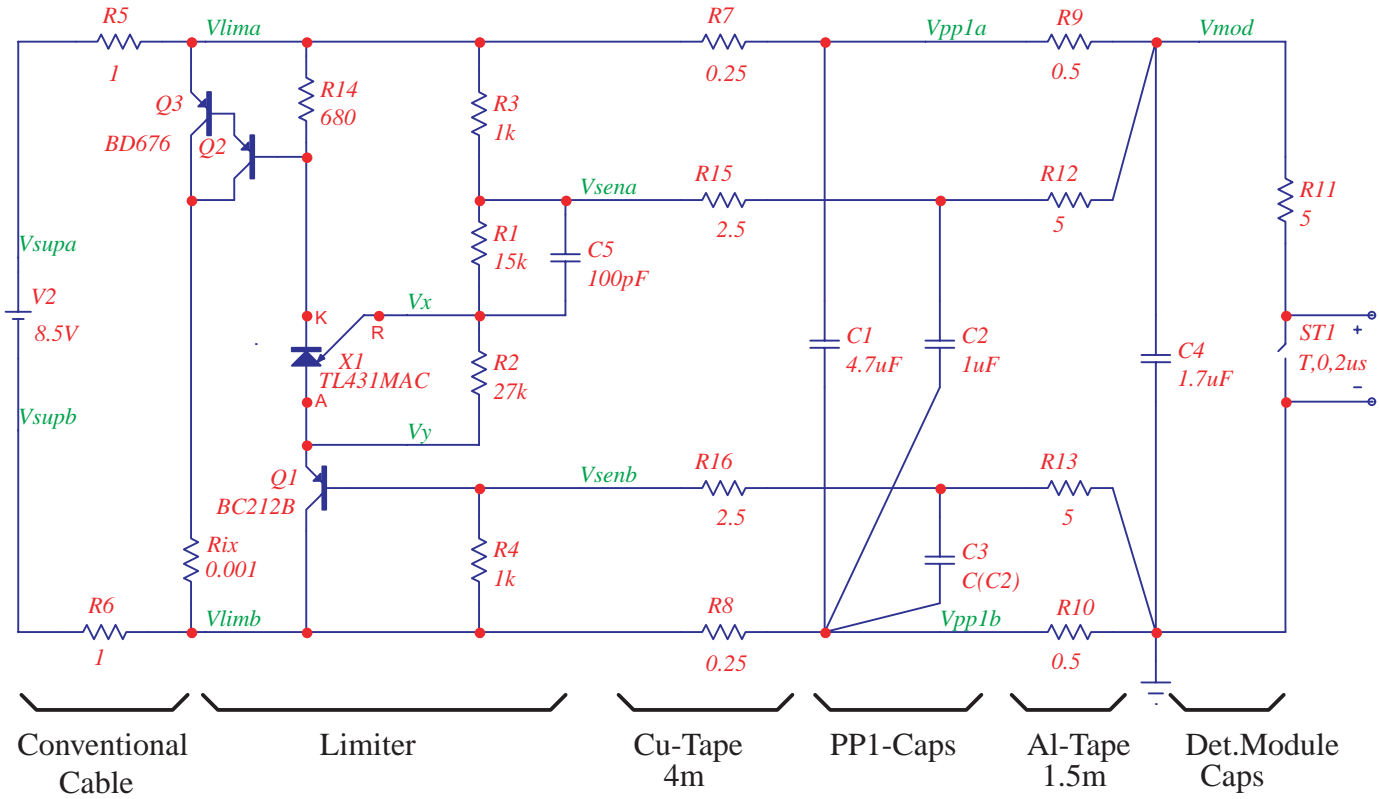

Limiter Time-Delay Activation Analysis

RXon, 010426

I-Module switched off