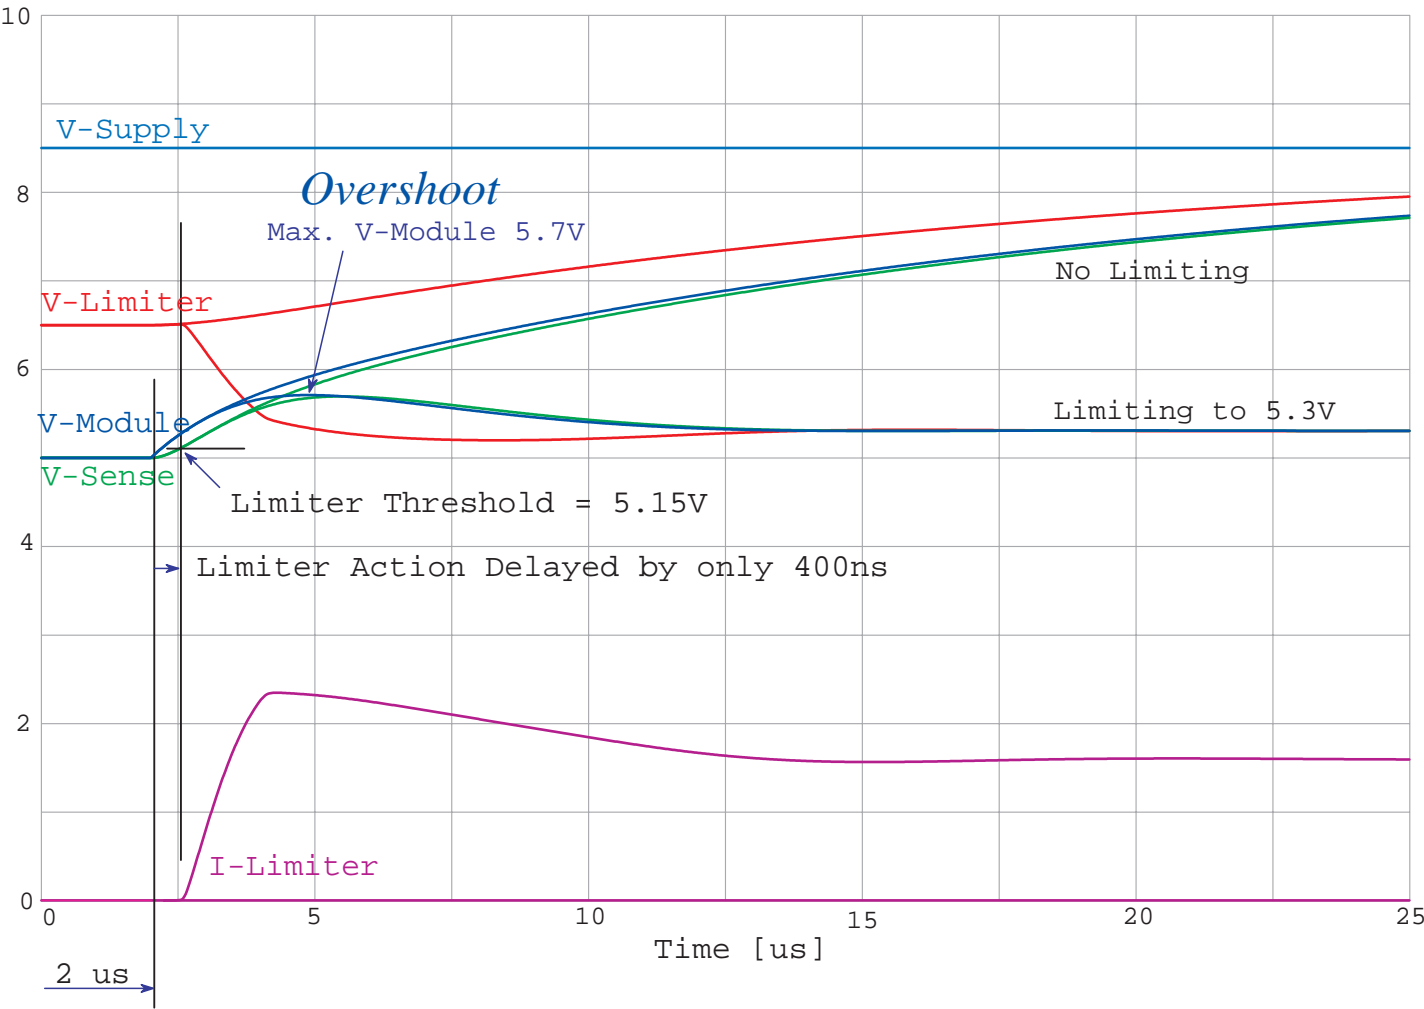

Limiter Time-Delay Activation Analysis

RXon, 010426

I-Module switched off