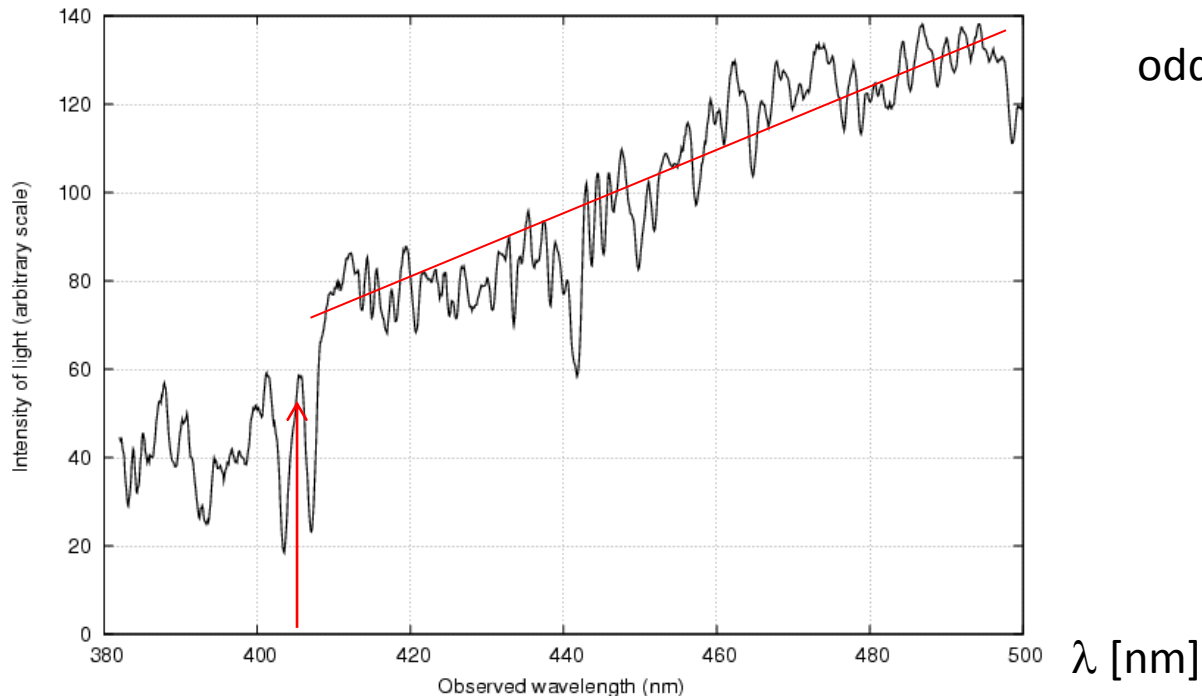

Distant Galaxies in the Hubble Ultra Deep Field
 Hubble Space Telescope • Advanced Camera for Surveys

Spectrum of a motionless G0V star

zvezda \sim pri miru (blizu)

Spectrum of a galaxy in the Coma cluster

oddaljena galaksija