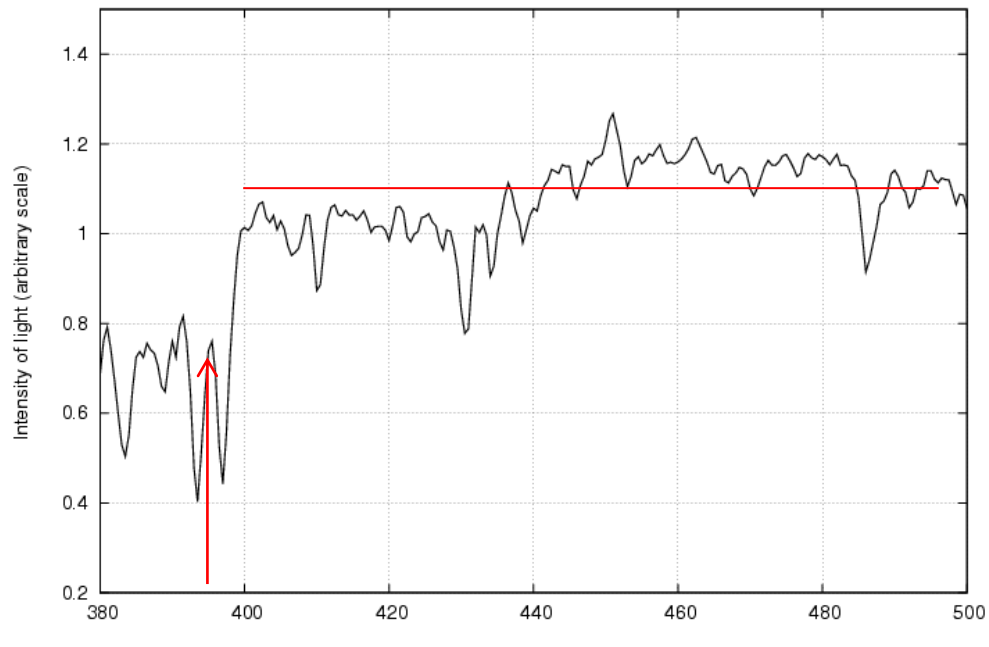

Distant Galaxies in the Hubble Ultra Deep Field
 Hubble Space Telescope • Advanced Camera for Surveys

Spectrum of a motionless G0V star

zvezda \sim pri miru (blizu)

Spectrum of a galaxy in the Coma cluster

oddaljena galaksija