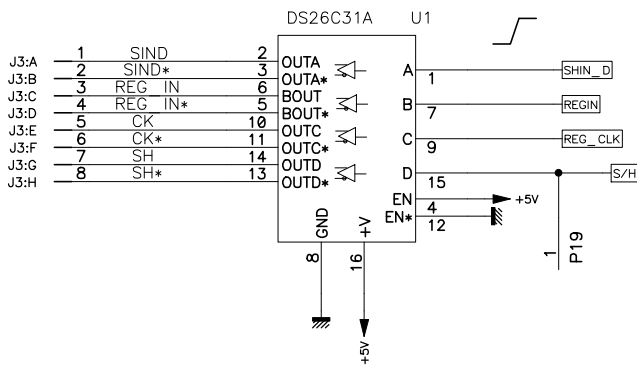

IC14

XC3064A-PC84C-N

VaTaVME
SHEET # 6 of 6