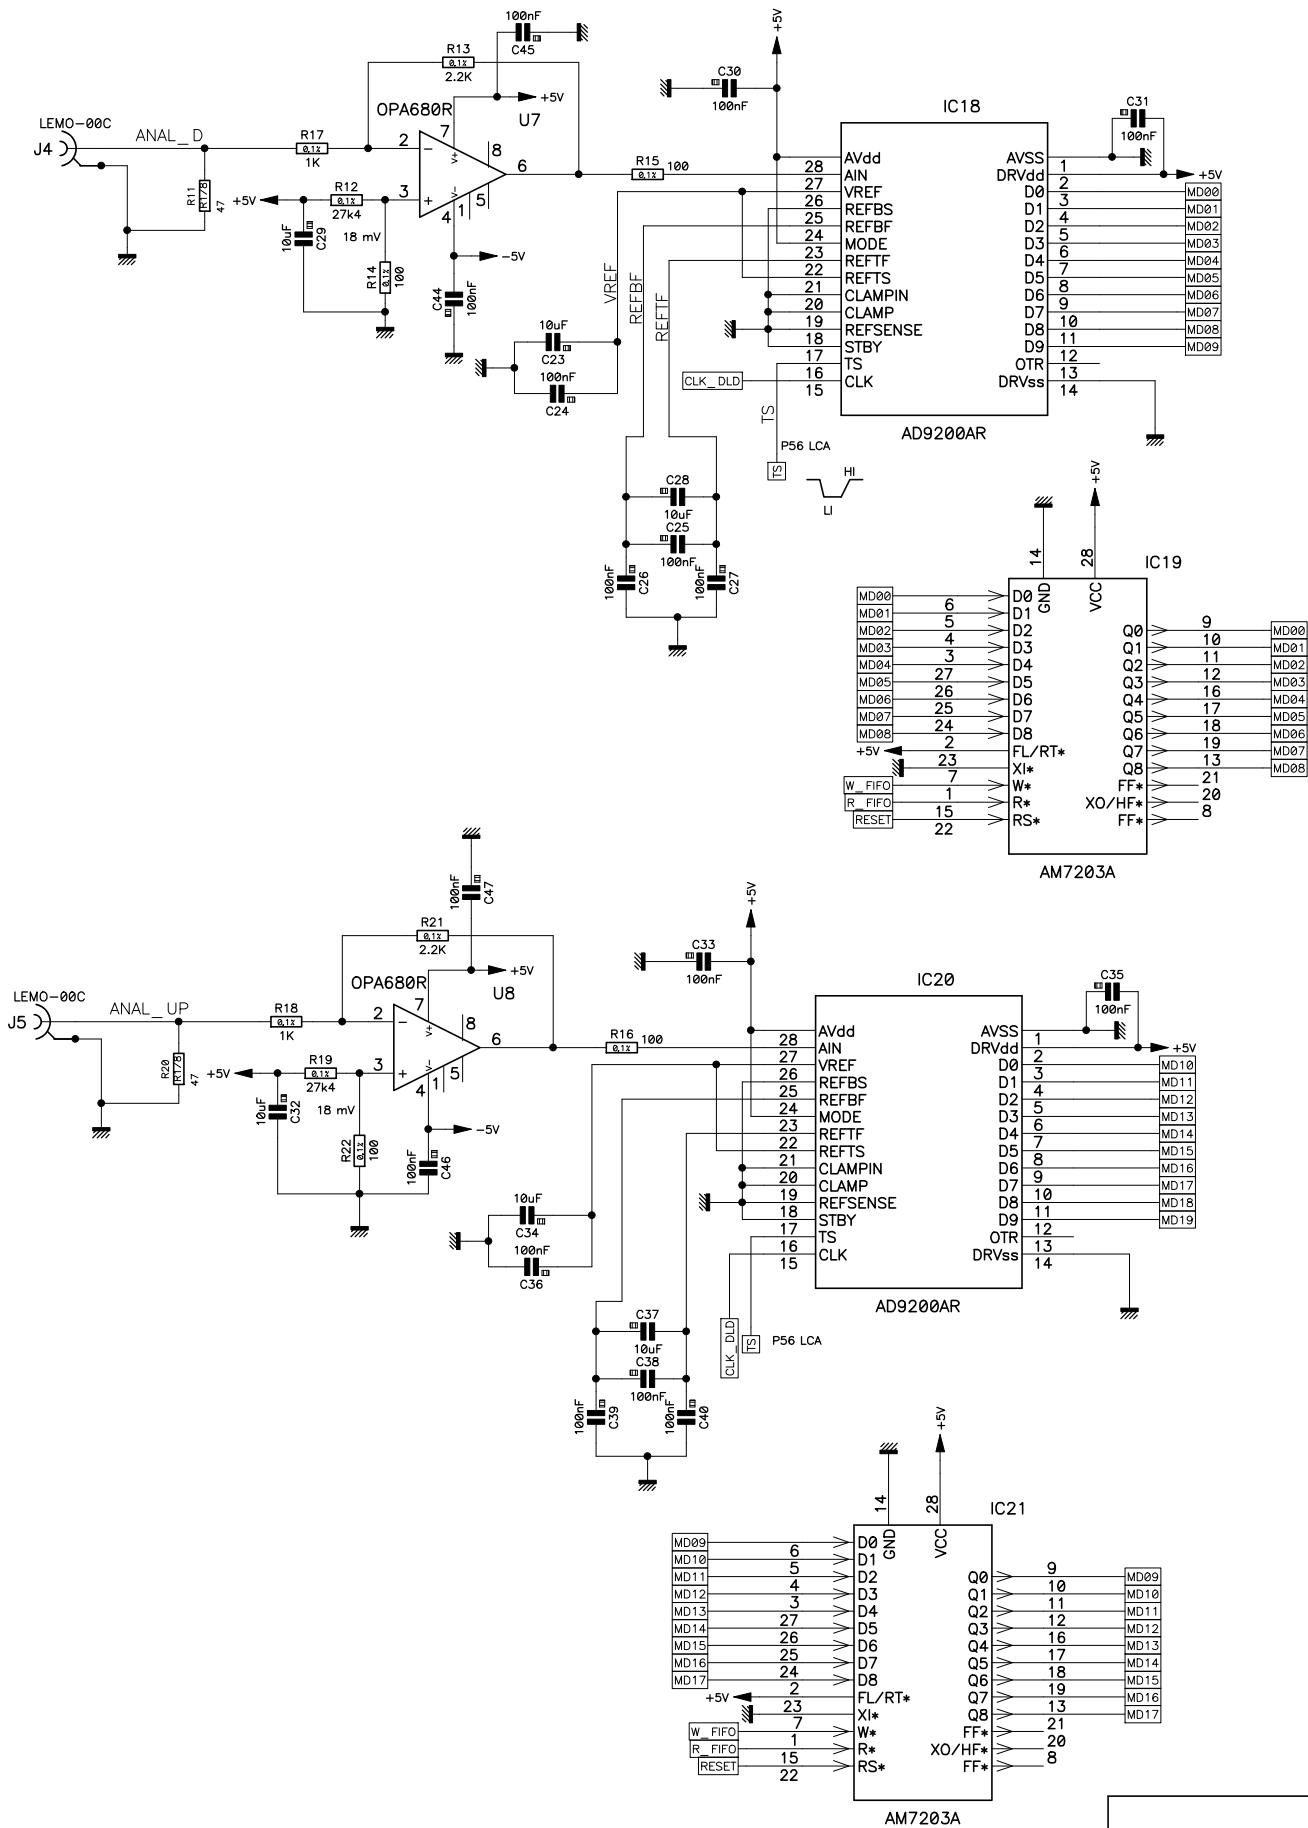

IC14

XC3064A-PC84C-N

VaTaVME
SHEET # 6 of 6