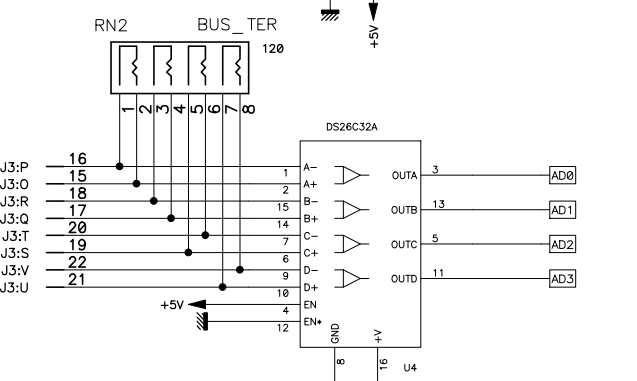

IC14

XC3064A-PC84C-N

VaTaVME
SHEET # 6 of 6