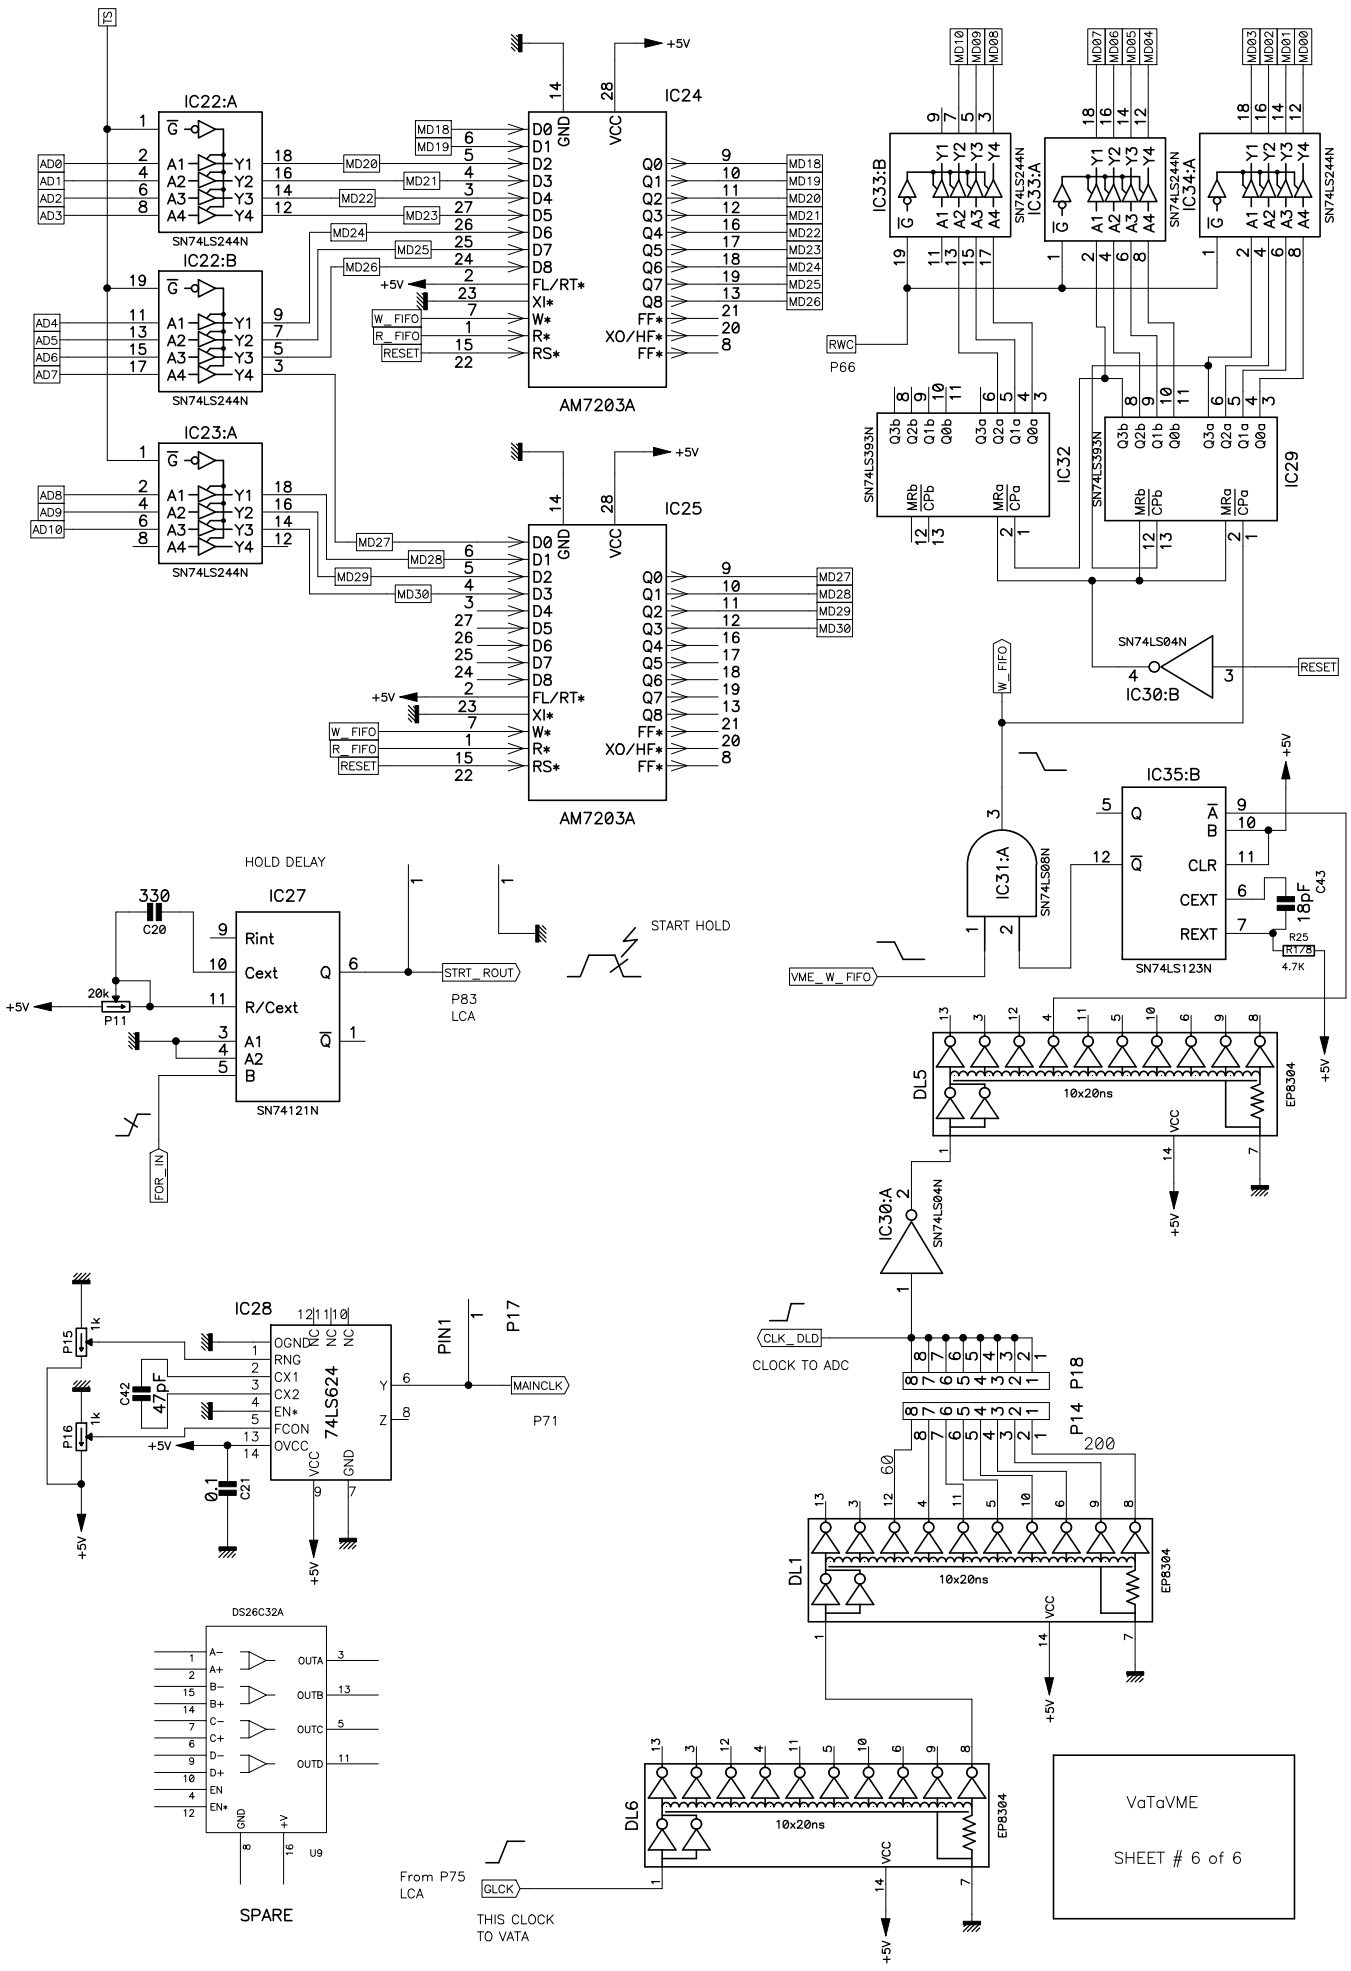

IC14

XC3064A-PC84C-N

VaTaVME
SHEET # 6 of 6