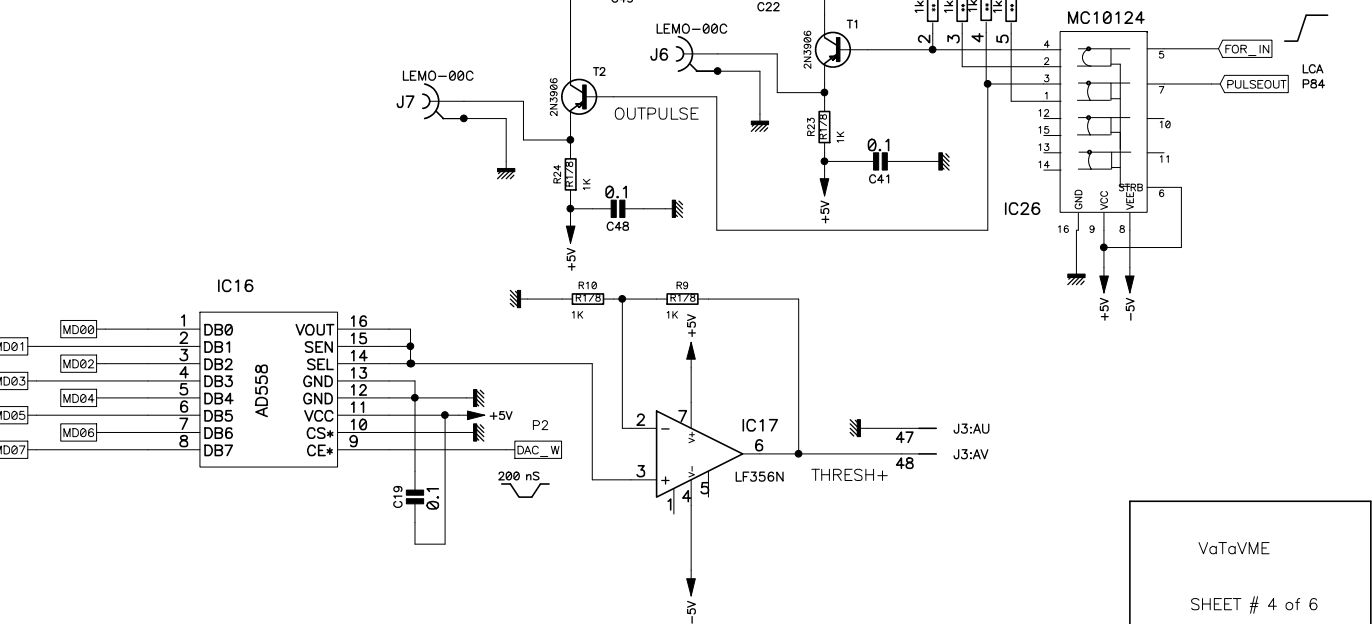

IC14

XC3064A-PC84C-N

VaTaVME
SHEET # 6 of 6