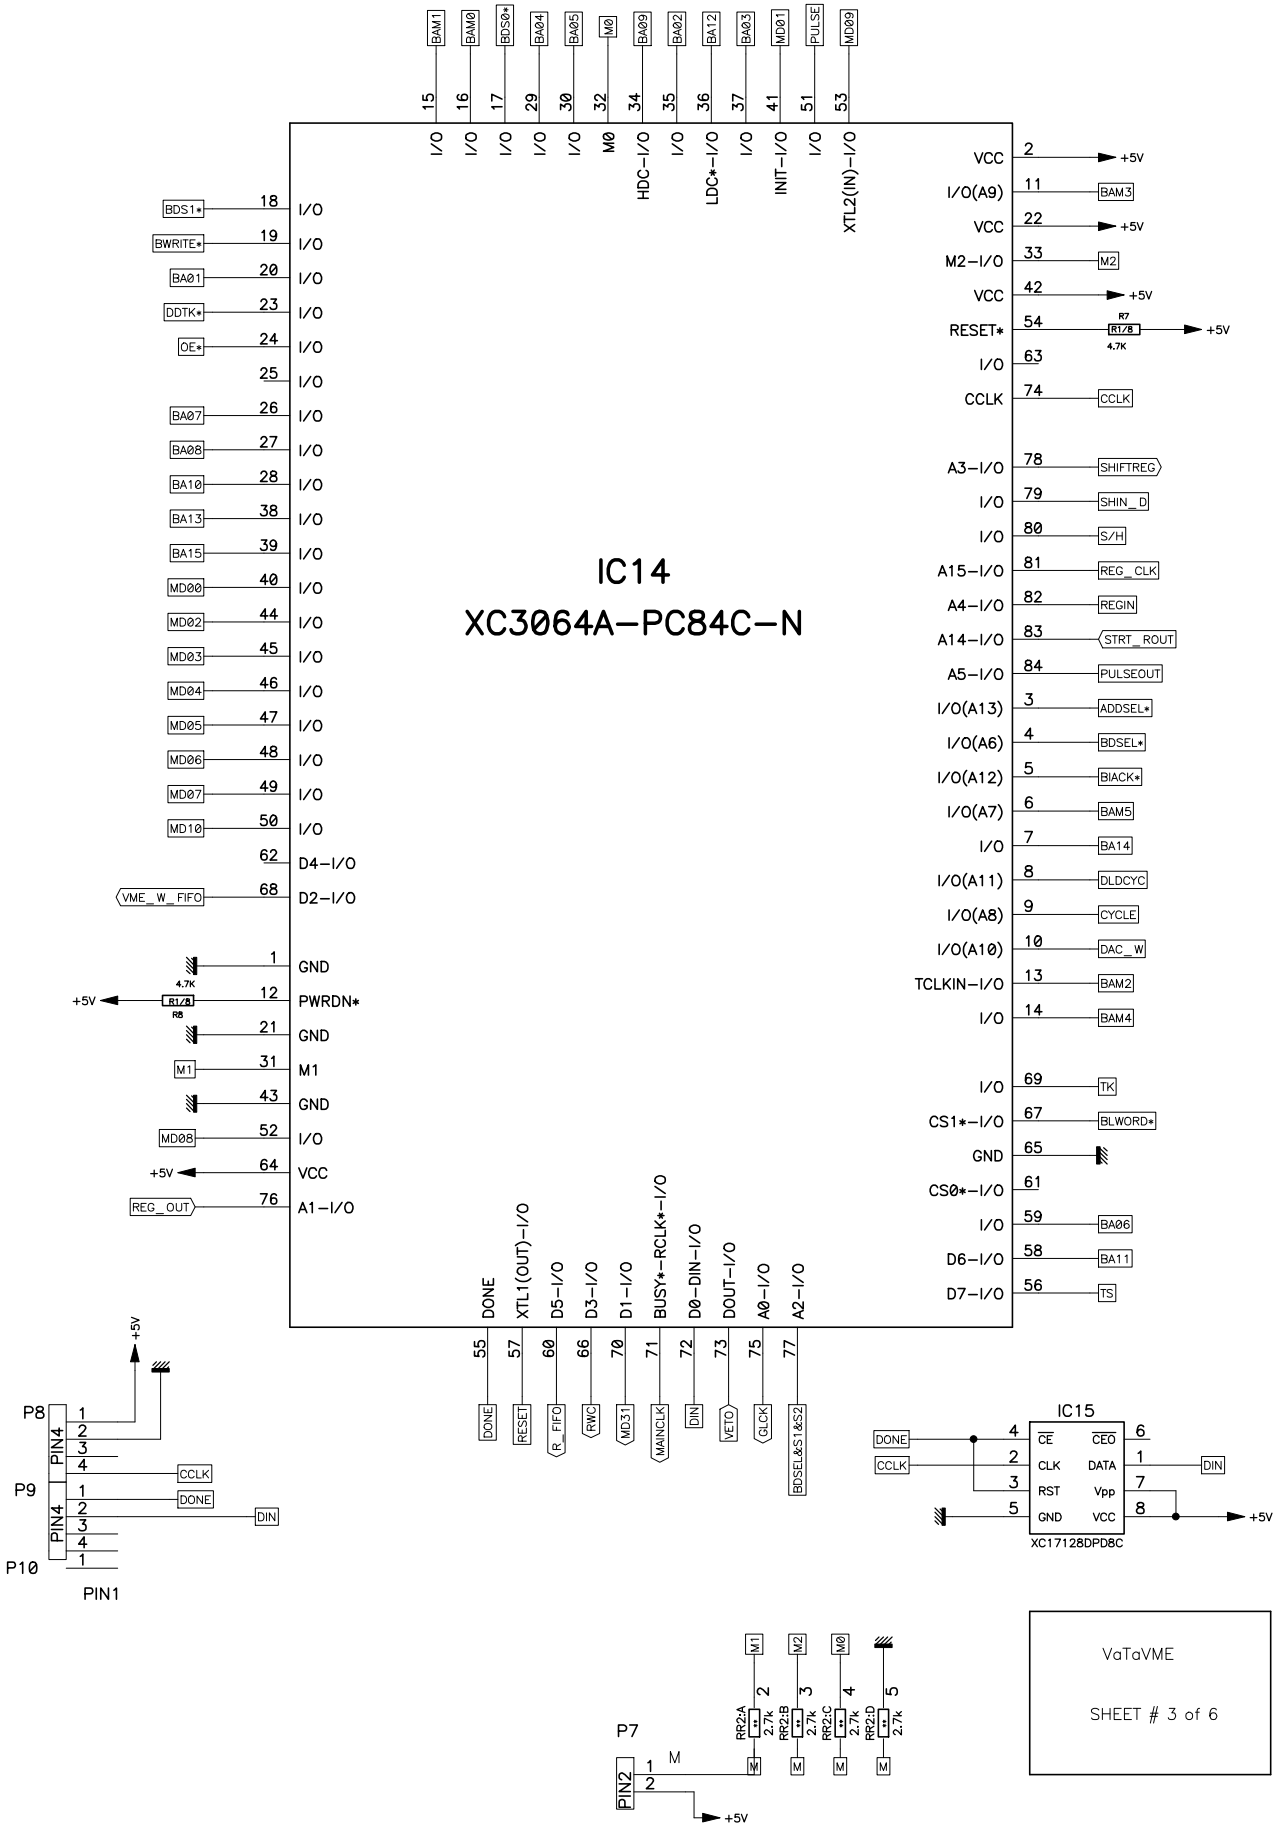

IC14

XC3064A-PC84C-N

VaTaVME
SHEET # 6 of 6