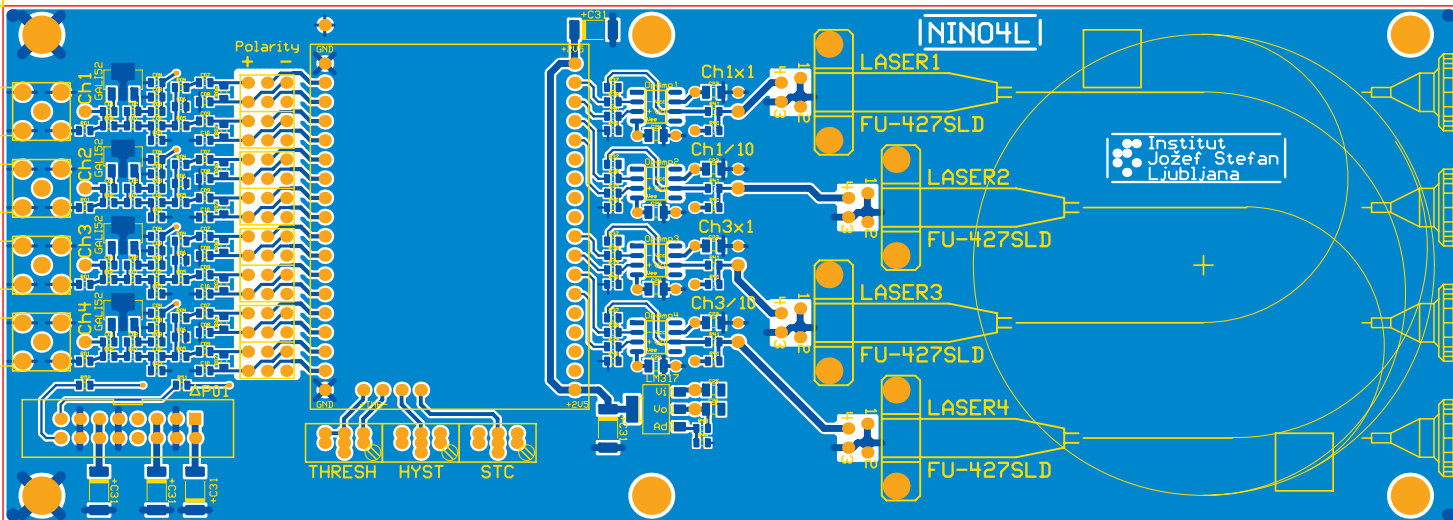

SILK SCREEN TOP

COMPONENT SIDE (POZITIVE)  
COMPONENT SIDE GROUND (NEGATIVE)

SOLDER SIDE (POSITIVE)  
SOLDER SIDE GROUND (NEGATIVE)