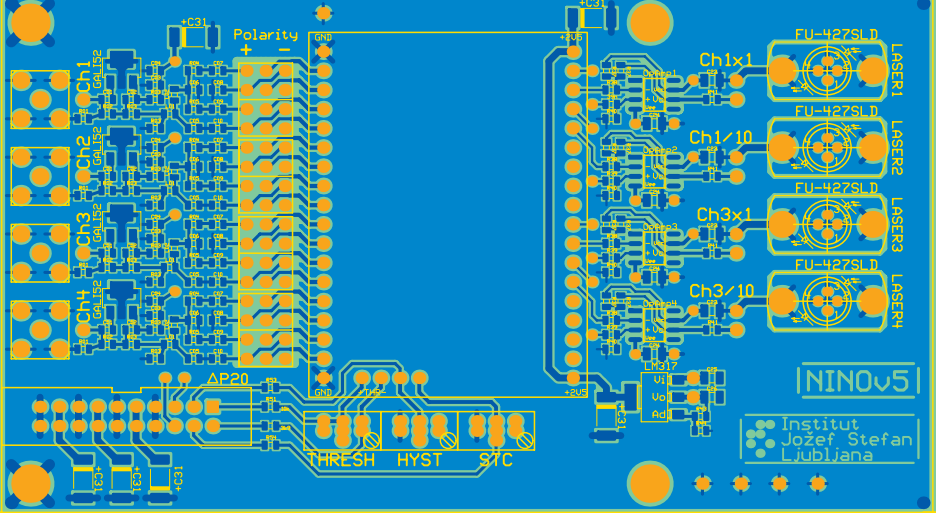

SILK SCREEN TOP

COMPONENT SIDE (POSITIVE)
COMPONENT SIDE GROUND (NEGATIVE)

SOLDER SIDE (POSITIVE)
SOLDER SIDE GROUND (NEGATIVE)