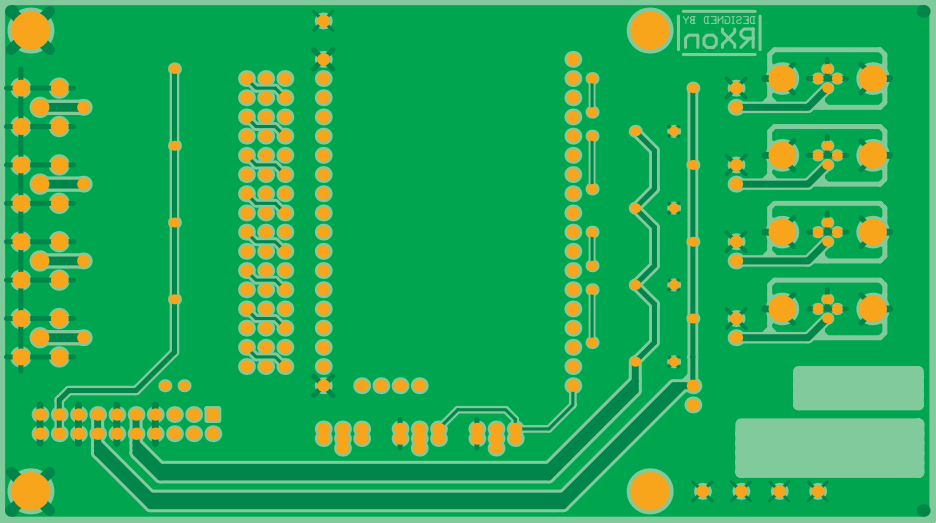

SILK SCREEN TOP

COMPONENT SIDE (POSITIVE)
COMPONENT SIDE GROUND (NEGATIVE)

SOLDER SIDE (POSITIVE)
SOLDER SIDE GROUND (NEGATIVE)