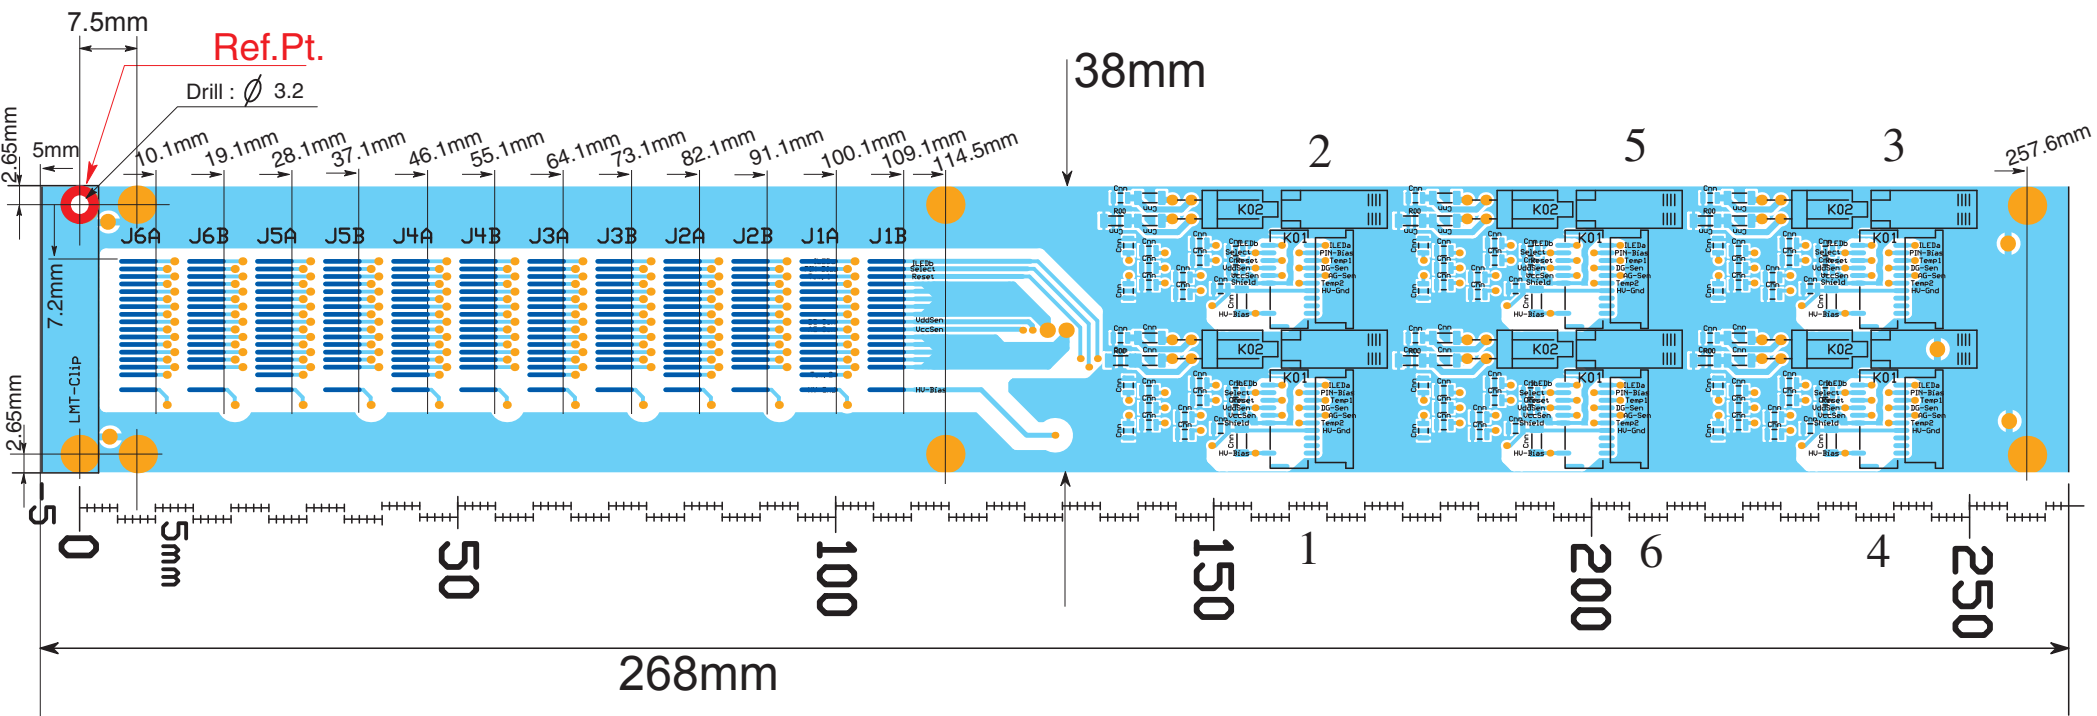

# Patch-Panel 1 B - v6zA

## Dimensions

Date : 2003-01-16

Institut  
Jozef Stefan  
Ljubljana

Design by RXon