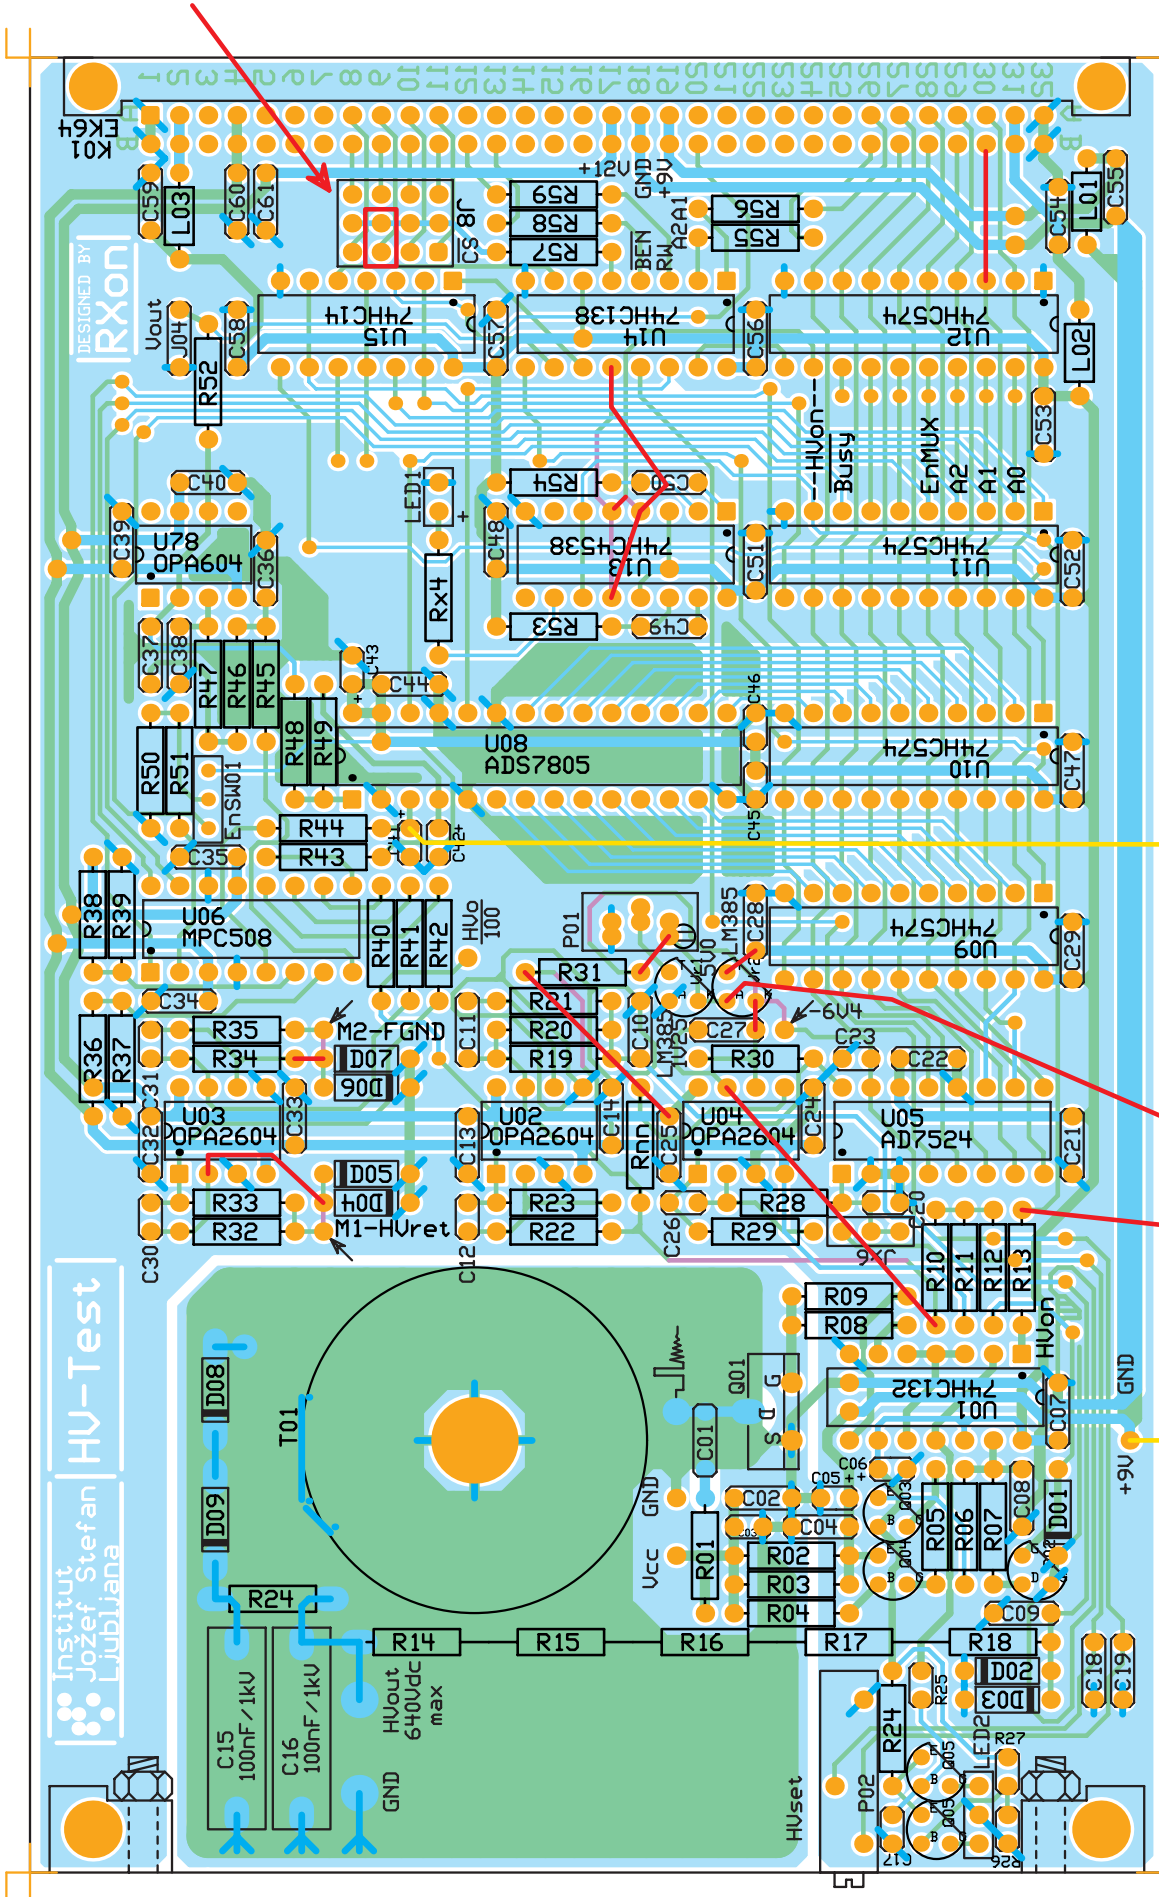

Jumper

SILK SCREEN

20120821

COMPONENT SIDE GROUND (NEGATIVE)

COMPONENT SIDE (POSITIVE)