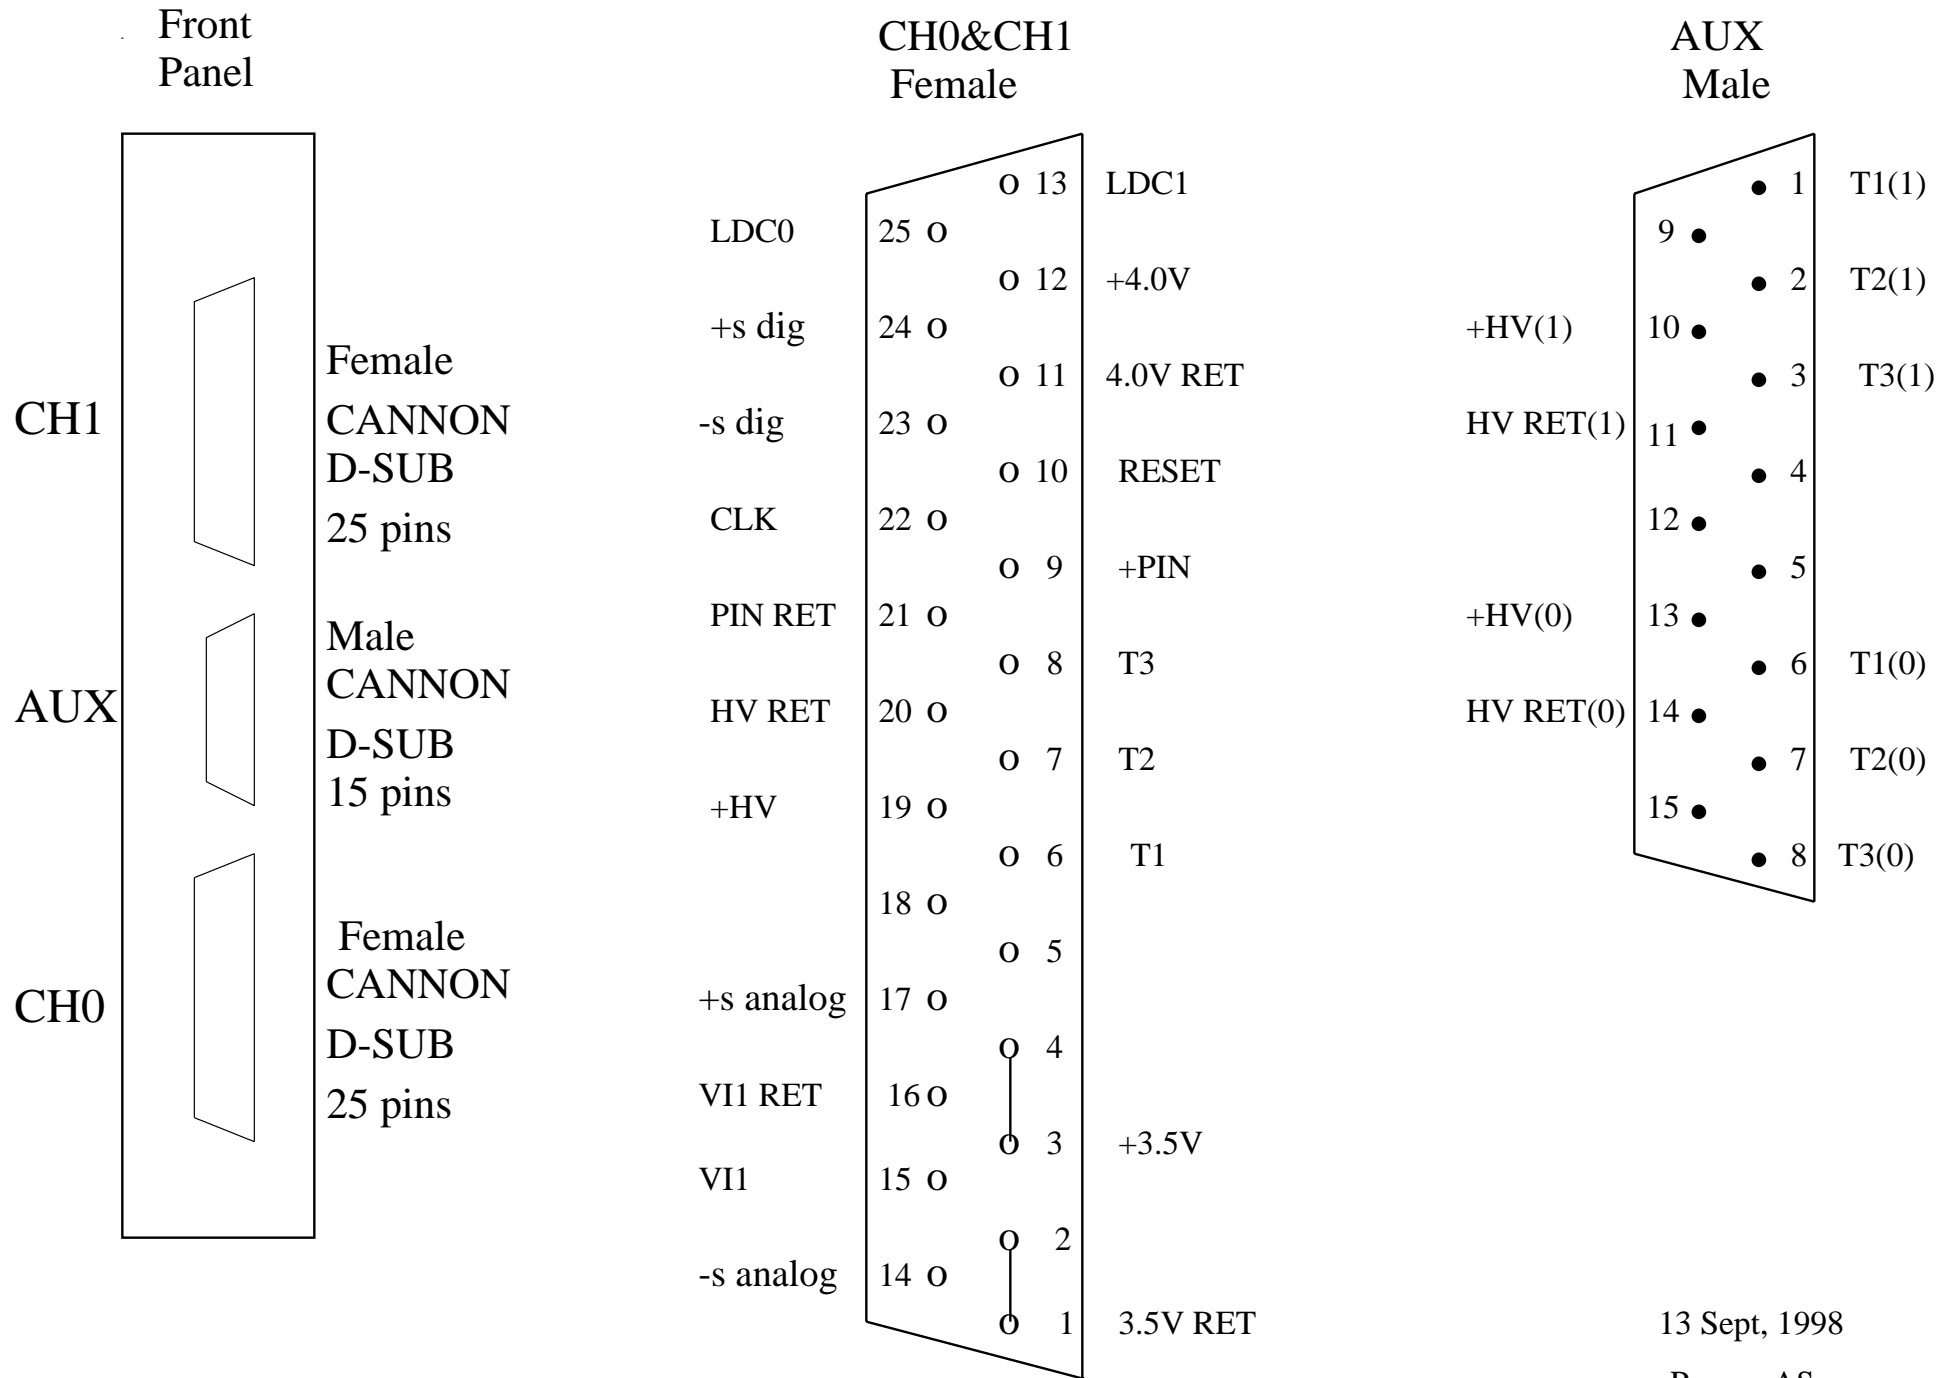

Pin Assignment of the SYSTEMTEST LV Power Supplies

Front Panel View

13 Sept, 1998

Prague AS